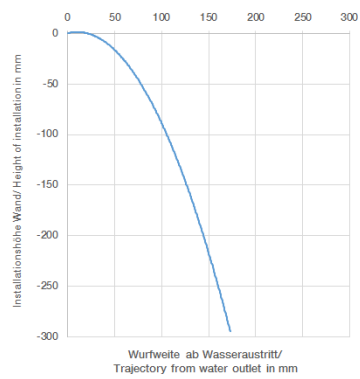

### Recommended miscellaneous

---

**Concealed wall elbow -**

- max. recess depth 163 mm
- min. recess depth 90 mm

35 085 970 90

**SYMETRICS Wall-mounted basin spout without pop-up waste - Platinum**

13 800 740

mm [inches]

**Flow rate chart**

**Trajectory diagram**

**SYMETRICS Wall-mounted basin spout without pop-up waste - Platinum**

13 800 740

**Spare parts list**

No.	Item Number	Name	Quantity used	Delivery time
1	90 24 03 108 00 90	nipple set	1	2
2	90 31 11 004 00 90	pin	1	2
3	90 29 03 067 00 90	aerator	1	2