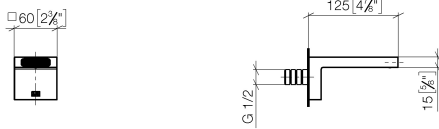

## SYMETRICS Wall-mounted basin spout without pop-up waste - Platinum

---

13 800 740

- 125mm projection
- fixed spout
- rectangular, air-enriched flow
- hole diameter 37 mm
- 1/2" connection
- plug-link mounting
- max. flow 5 l/min
- lead-free

The mounting height from the top edge of the basin to the centre of the connection should be at least 125 mm. The front edge of the spout should be at least 20 mm in front of the back edge of the sink.

### Recommended miscellaneous

---

**Concealed wall elbow -**

- max. recess depth 163 mm
- min. recess depth 90 mm

35 085 970 90

**SYMETRICS Wall-mounted basin spout without pop-up waste - Platinum**

13 800 740

mm [inches]

**Flow rate chart**

**Trajectory diagram**

**SYMETRICS Wall-mounted basin spout without pop-up waste - Platinum**

13 800 740

**Spare parts list**

No.	Item Number	Name	Quantity used	Delivery time
1	90 24 03 108 00 90	nipple set	1	2
2	90 31 11 004 00 90	pin	1	2
3	90 29 03 067 00 90	aerator	1	2