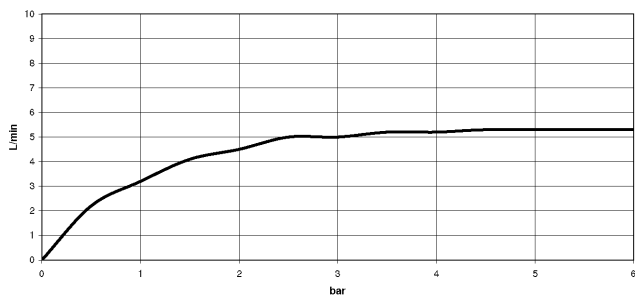

### Recommended miscellaneous

---

**Concealed wall elbow -**

- max. recess depth 163 mm
- min. recess depth 90 mm

35 085 970 90

**SYMETRICS Wall-mounted basin spout without pop-up waste - Platinum**

13 800 740

mm [inches]

**Flow rate chart**

**Trajectory diagram**

**SYMETRICS Wall-mounted basin spout without pop-up waste - Platinum**

13 800 740

**Spare parts list**

No.	Item Number	Name	Quantity used	Delivery time
1	90 24 03 108 00 90	nipple set	1	2
2	90 31 11 004 00 90	pin	1	2
3	90 29 03 067 00 90	aerator	1	2