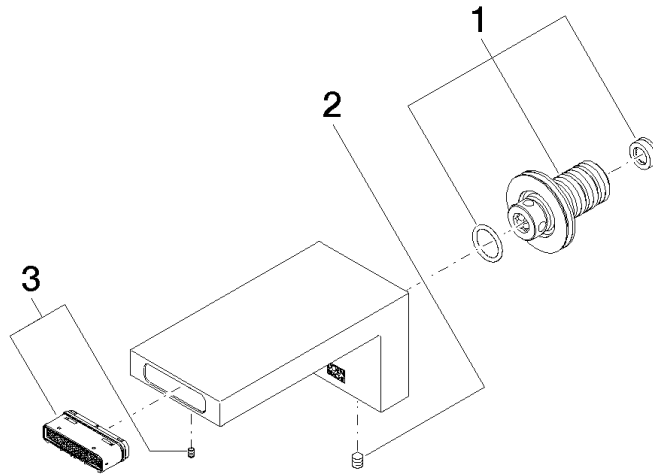

The mounting height from the top edge of the basin to the centre of the connection should be at least 125 mm. The front edge of the spout should be at least 20 mm in front of the back edge of the sink.

### Recommended miscellaneous

---

**Concealed wall elbow -**

- max. recess depth 163 mm
- min. recess depth 90 mm

35 085 970 90

**SYMETRICS Wall-mounted basin spout without pop-up waste - Platinum**

13 800 740

mm [inches]

**Flow rate chart**

**Trajectory diagram**

**SYMETRICS Wall-mounted basin spout without pop-up waste - Platinum**

13 800 740

**Spare parts list**

No.	Item Number	Name	Quantity used	Delivery time
1	90 24 03 108 00 90	nipple set	1	2
2	90 31 11 004 00 90	pin	1	2
3	90 29 03 067 00 90	aerator	1	2